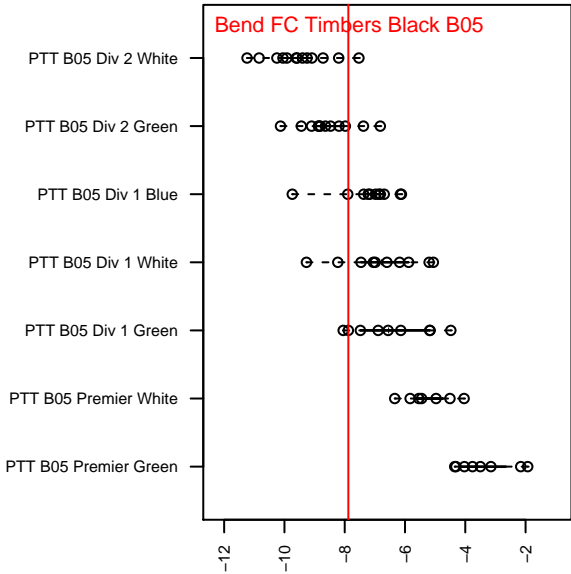

# Bend FC Timbers Black B05

Bend FC  
 Bend, OR  
 B05 total strength=503  
 attack=0.44 defense=0.29  
 fall league = PTT B05 Div 1 Green  
 spr league = Spr OYS B05 Div 1 White

alt names used:  
 Bend FC Timbers 05B Black  
 Bend FC Timbers 05B Black

Venues played:  
 2016 PTT B05 Division 1 Green  
 2016 Spr OYS B05 Division 1 White

**attack and defense variance (black dot)  
relative to other teams  
and top 10 in region**

**attack and defense rating  
relative to others at age  
and all opponents in last 13 months**