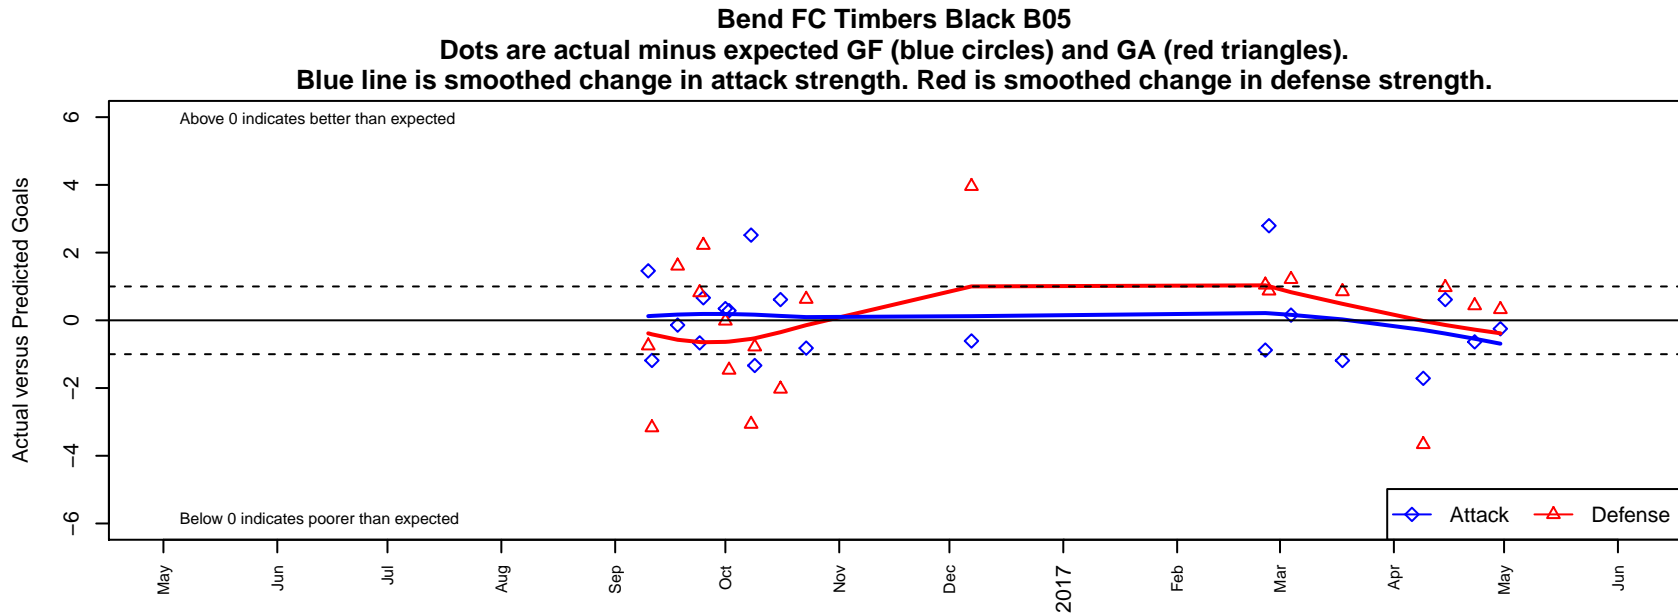

# Bend FC Timbers Black B05

Bend FC  
 Bend, OR  
 B05 total strength=503  
 attack=0.44 defense=0.29  
 fall league = PTT B05 Div 1 Green  
 spr league = Spr OYS B05 Div 1 White

alt names used:  
 Bend FC Timbers 05B Black  
 Bend FC Timbers 05B Black

Venues played:  
 2016 PTT B05 Division 1 Green  
 2016 Spr OYS B05 Division 1 White

**attack and defense variance (black dot)  
relative to other teams  
and top 10 in region**

**attack and defense rating  
relative to others at age  
and all opponents in last 13 months**